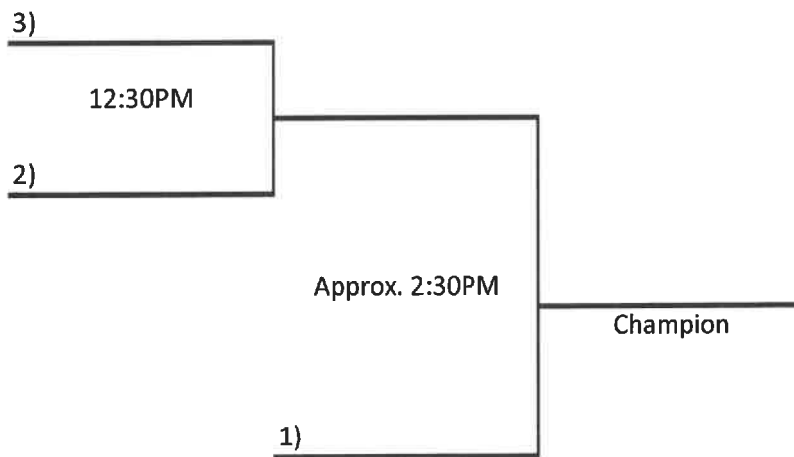

2021 Nisqually League Softball Tournament

Friday, 5/7
Puyallup Recreation Center

Second game will begin 30 minutes after the conclusion of the first.